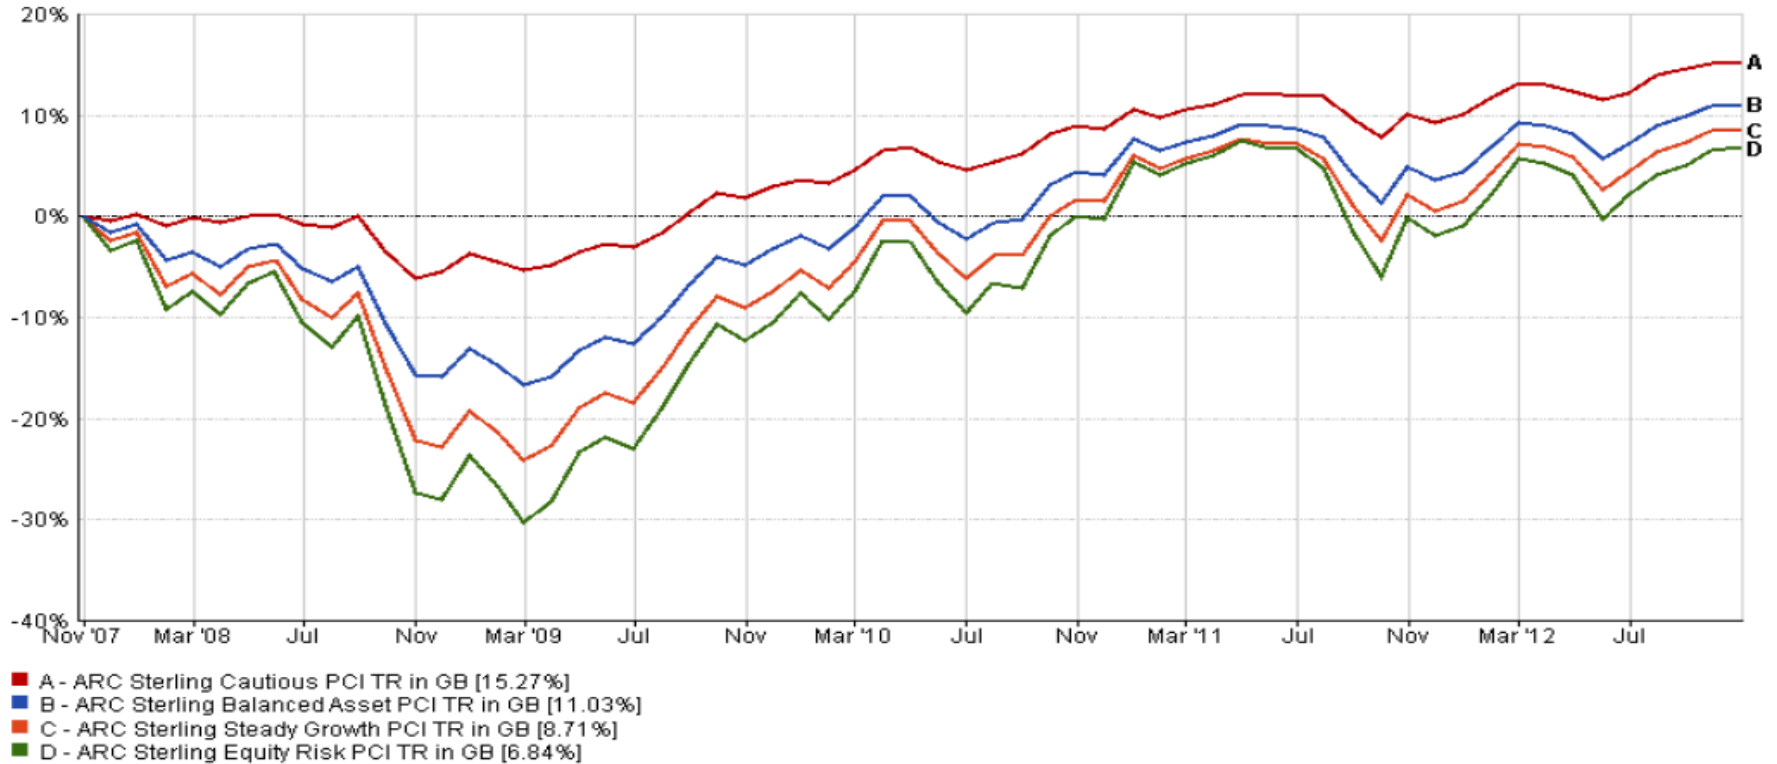

Credit crunch losses

Pricing Spread: Bid-Bid • Data Frequency: Daily • Currency: Pounds Sterling

31/10/2007 - 27/02/2009 Data from FE 2019

Data provided by FE. Care has been taken to ensure that the information is correct but it neither warrants, represents nor guarantees the contents of the information, nor does it accept any responsibility for errors, inaccuracies, omissions or any inconsistencies herein.
 [Financial Express Limited Registration number: 2405213. Registered office: 3rd Floor, Hollywood House, Church Street East, Woking, GU21 6HJ. Telephone 01483 783 900]
 Website: www.financialexpress.net

Credit crunch – 5 years after falls begin

Pricing Spread: Bid-Bid • Data Frequency: Daily • Currency: Pounds Sterling

31/10/2007 - 31/10/2012 Data from FE 2019

Data provided by FE. Care has been taken to ensure that the information is correct but it neither warrants, represents nor guarantees the contents of the information, nor does it accept any responsibility for errors, inaccuracies, omissions or any inconsistencies herein.
 [Financial Express Limited Registration number: 2405213. Registered office: 3rd Floor, Hollywood House, Church Street East, Woking, GU21 6HJ. Telephone 01483 783 900]
 [Website: www.financialexpress.net]

Credit crunch – 7 years after falls begin

Pricing Spread: Bid-Bid • Data Frequency: Daily • Currency: Pounds Sterling

31/10/2007 - 31/10/2014 Data from FE 2019

Credit crunch – 10 years after falls begin

Pricing Spread: Bid-Bid • Data Frequency: Daily • Currency: Pounds Sterling