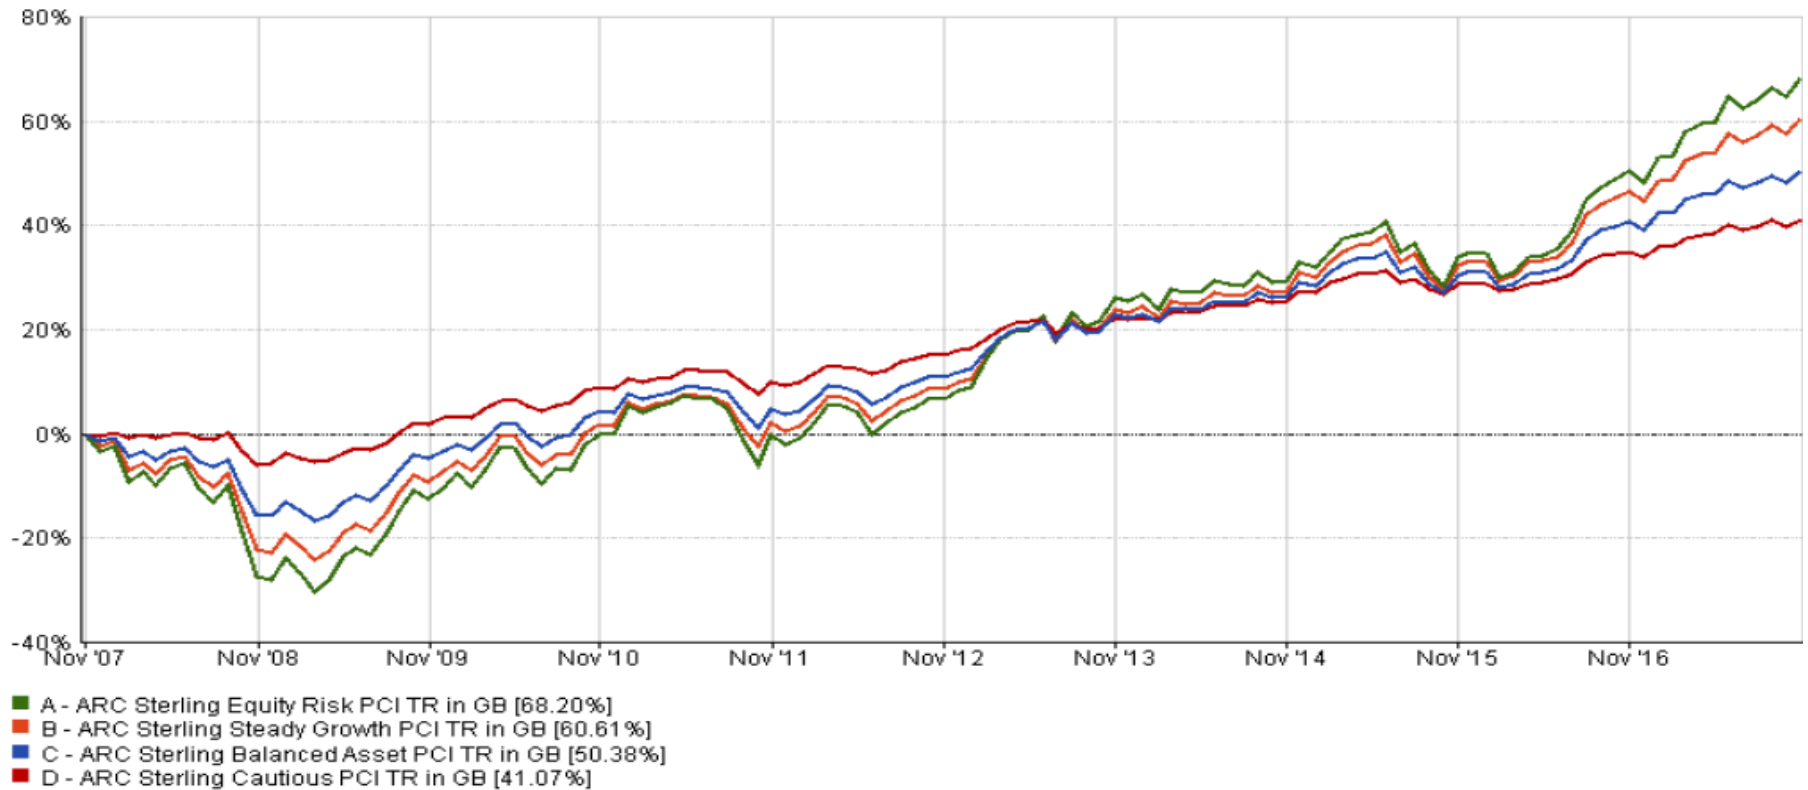

Credit crunch losses

Pricing Spread: Bid-Bid • Data Frequency: Daily • Currency: Pounds Sterling

31/10/2007 - 27/02/2009 Data from FE 2019

Data provided by FE. Care has been taken to ensure that the information is correct but it neither warrants, represents nor guarantees the contents of the information, nor does it accept any responsibility for errors, inaccuracies, omissions or any inconsistencies herein.
 [Financial Express Limited Registration number: 2405213. Registered office: 3rd Floor, Hollywood House, Church Street East, Woking, GU21 6HJ. Telephone 01483 783 900]
 Website: www.financialexpress.net

Credit crunch – 5 years after falls begin

Pricing Spread: Bid-Bid • Data Frequency: Daily • Currency: Pounds Sterling

31/10/2007 - 31/10/2012 Data from FE 2019

Data provided by FE. Care has been taken to ensure that the information is correct but it neither warrants, represents nor guarantees the contents of the information, nor does it accept any responsibility for errors, inaccuracies, omissions or any inconsistencies herein.
 [Financial Express Limited Registration number: 2405213. Registered office: 3rd Floor, Hollywood House, Church Street East, Woking, GU21 6HJ. Telephone 01483 783 900]
 [Website: www.financialexpress.net]

Credit crunch – 7 years after falls begin

Pricing Spread: Bid-Bid • Data Frequency: Daily • Currency: Pounds Sterling

31/10/2007 - 31/10/2014 Data from FE 2019

Credit crunch – 10 years after falls begin

Pricing Spread: Bid-Bid • Data Frequency: Daily • Currency: Pounds Sterling