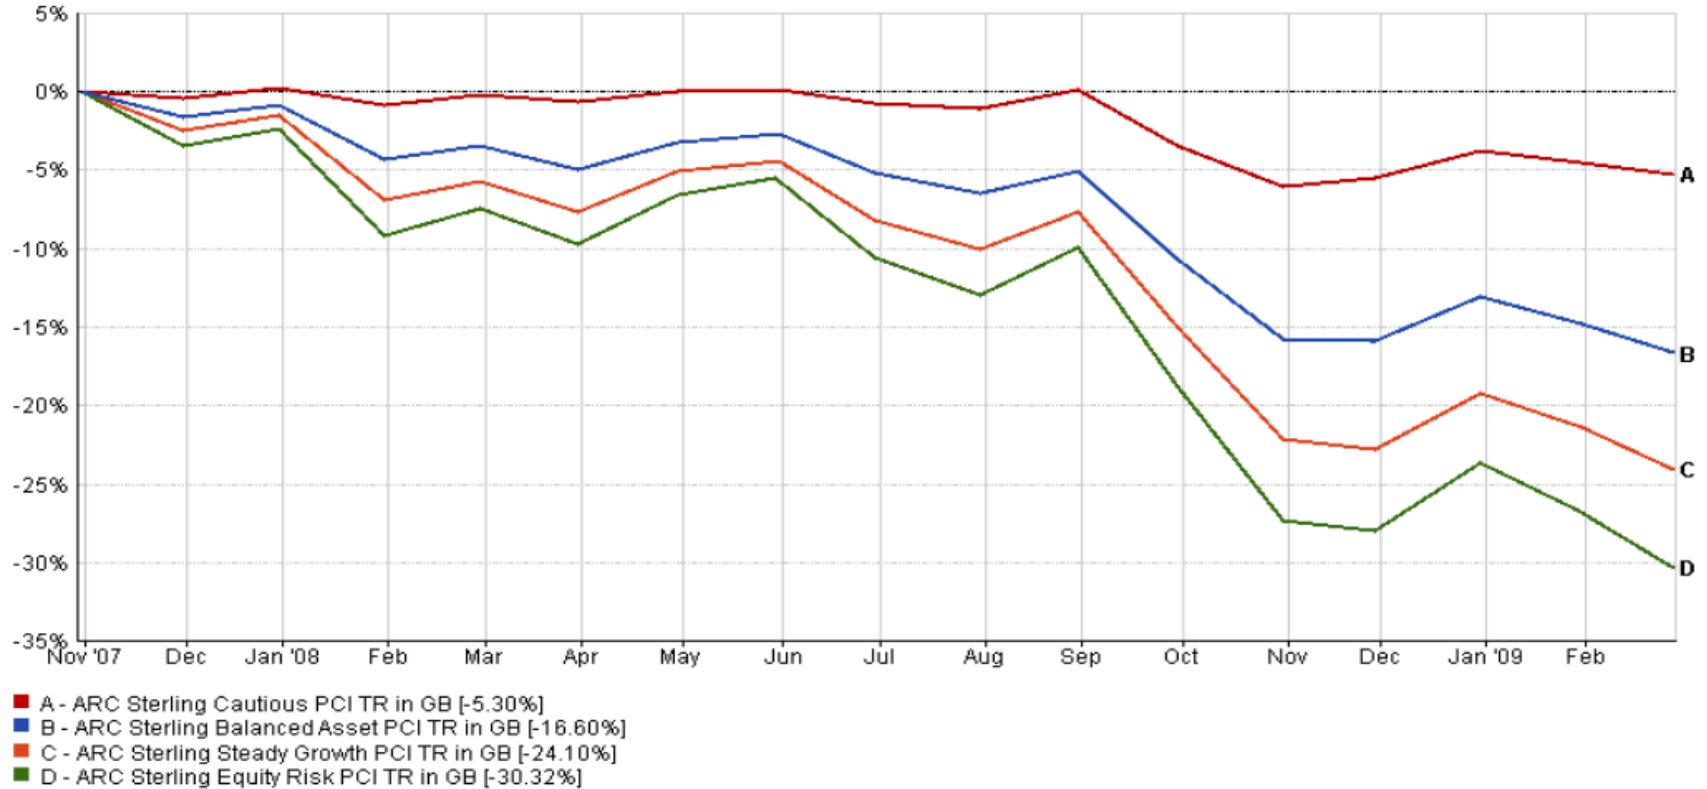

Credit crunch losses

Pricing Spread: Bid-Bid • Data Frequency: Daily • Currency: Pounds Sterling

31/10/2007 - 27/02/2009 Data from FE 2019

Data provided by FE. Care has been taken to ensure that the information is correct but it neither warrants, represents nor guarantees the contents of the information, nor does it accept any responsibility for errors, inaccuracies, omissions or any inconsistencies herein.
 [Financial Express Limited Registration number: 2405213. Registered office: 3rd Floor, Hollywood House, Church Street East, Woking, GU21 6HJ. Telephone 01483 783 900]
 Website: www.financialexpress.net

Credit crunch – 5 years after falls begin

Pricing Spread: Bid-Bid • Data Frequency: Daily • Currency: Pounds Sterling

31/10/2007 - 31/10/2012 Data from FE 2019

Data provided by FE. Care has been taken to ensure that the information is correct but it neither warrants, represents nor guarantees the contents of the information, nor does it accept any responsibility for errors, inaccuracies, omissions or any inconsistencies herein.
 [Financial Express Limited Registration number: 2405213. Registered office: 3rd Floor, Hollywood House, Church Street East, Woking, GU21 6HJ. Telephone 01483 783 900]
 [Website: www.financialexpress.net]

Credit crunch – 7 years after falls begin

Pricing Spread: Bid-Bid • Data Frequency: Daily • Currency: Pounds Sterling

31/10/2007 - 31/10/2014 Data from FE 2019

Credit crunch – 10 years after falls begin

Pricing Spread: Bid-Bid • Data Frequency: Daily • Currency: Pounds Sterling