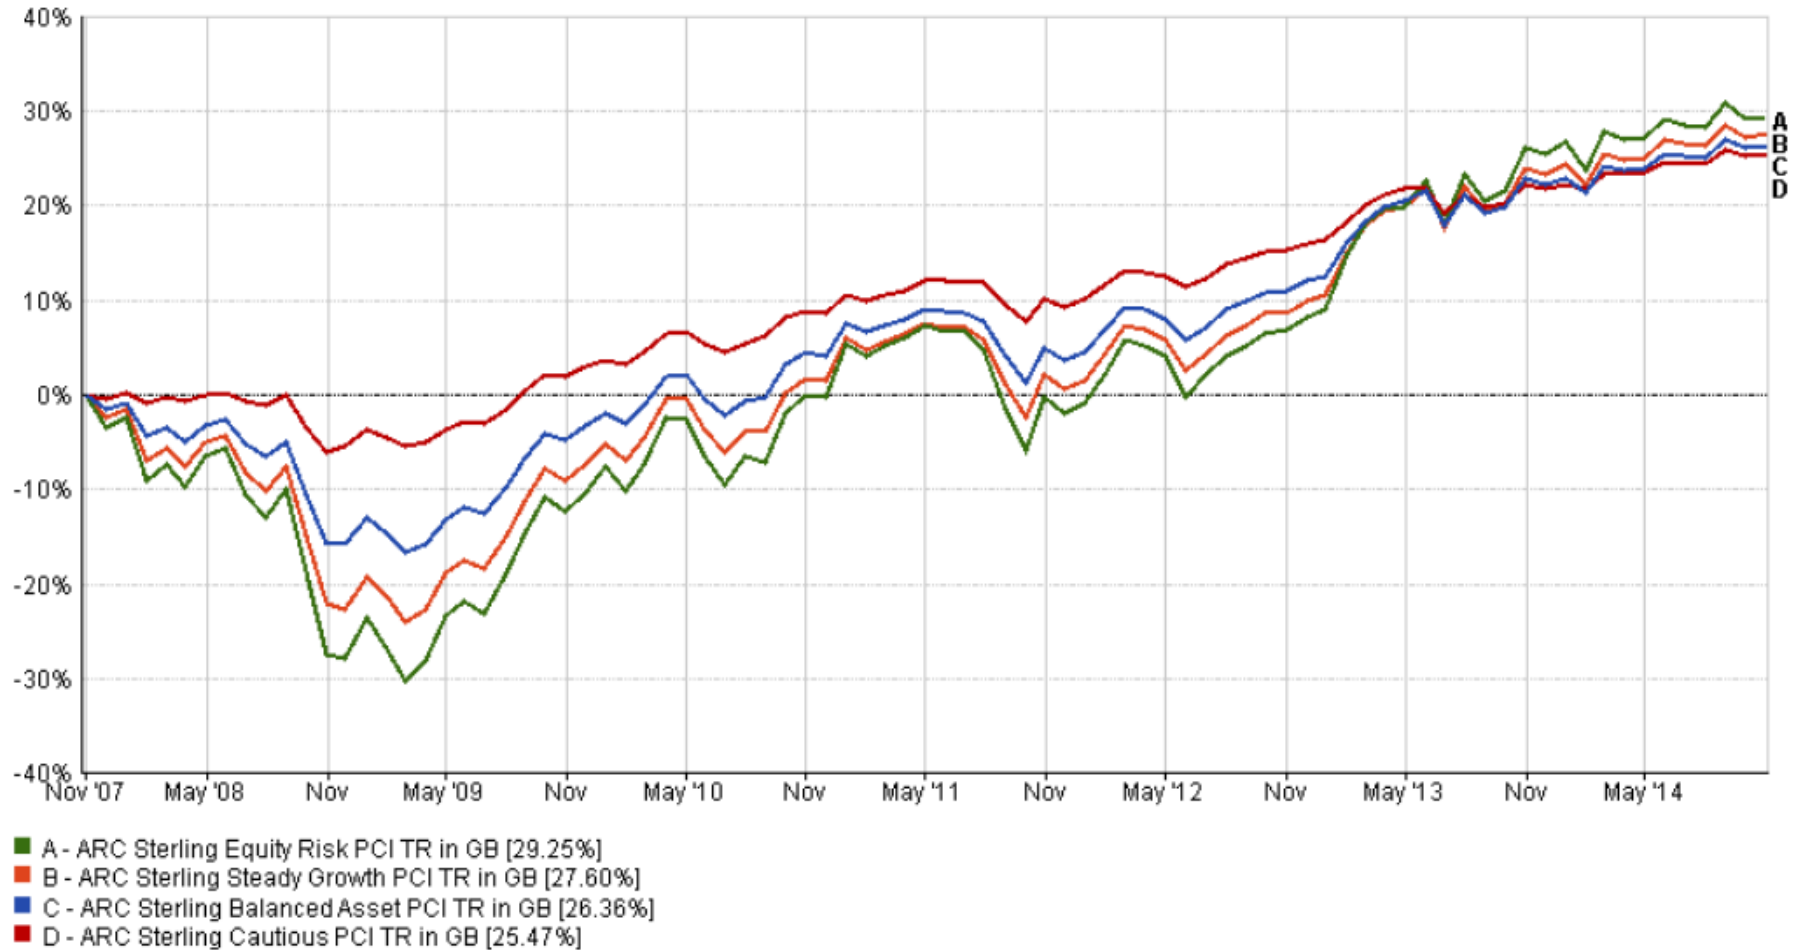

Credit crunch losses

Pricing Spread: Bid-Bid • Data Frequency: Daily • Currency: Pounds Sterling

31/10/2007 - 27/02/2009 Data from FE 2019

Data provided by FE. Care has been taken to ensure that the information is correct but it neither warrants, represents nor guarantees the contents of the information, nor does it accept any responsibility for errors, inaccuracies, omissions or any inconsistencies herein.
 [Financial Express Limited Registration number: 2405213. Registered office: 3rd Floor, Hollywood House, Church Street East, Woking, GU21 6HJ. Telephone 01483 783 900]
 Website: www.financialexpress.net

Credit crunch – 5 years after falls begin

Pricing Spread: Bid-Bid • Data Frequency: Daily • Currency: Pounds Sterling

31/10/2007 - 31/10/2012 Data from FE 2019

Data provided by FE. Care has been taken to ensure that the information is correct but it neither warrants, represents nor guarantees the contents of the information, nor does it accept any responsibility for errors, inaccuracies, omissions or any inconsistencies herein.
 [Financial Express Limited Registration number: 2405213. Registered office: 3rd Floor, Hollywood House, Church Street East, Woking, GU21 6HJ. Telephone 01483 783 900]
 [Website: www.financialexpress.net]

Credit crunch – 7 years after falls begin

Pricing Spread: Bid-Bid • Data Frequency: Daily • Currency: Pounds Sterling

31/10/2007 - 31/10/2014 Data from FE 2019

Credit crunch – 10 years after falls begin

Pricing Spread: Bid-Bid • Data Frequency: Daily • Currency: Pounds Sterling